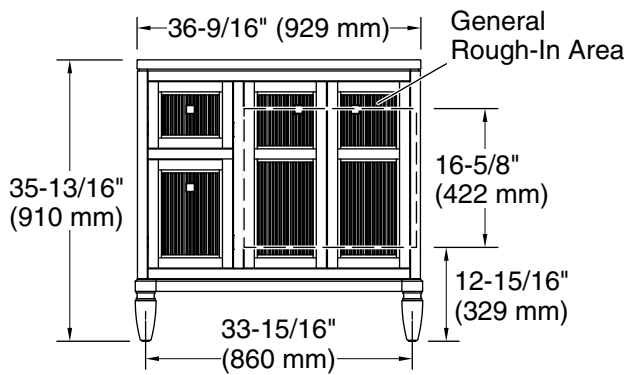

Technical Information

All product dimensions are nominal.

Notes

Install this product according to the installation instructions.