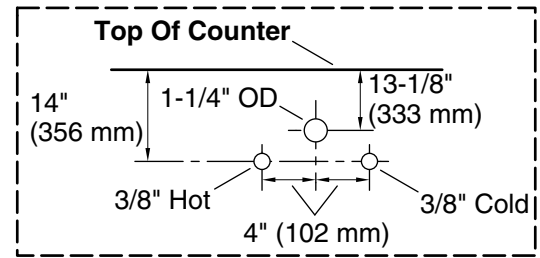

Hearthaven™

36" bathroom vanity cabinet with sink and quartz top
K-33537-ASB

Waste Pipe Location Information