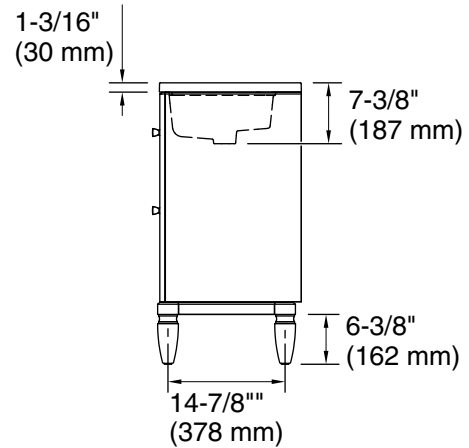

Technical Information

All product dimensions are nominal.

Notes

Install this product according to the installation instructions.