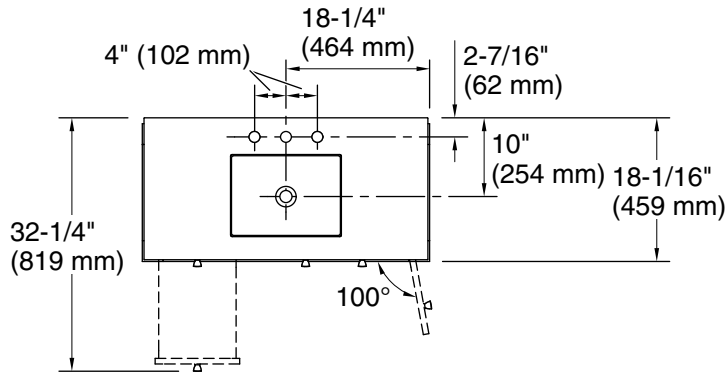

Hearthaven™

36" bathroom vanity cabinet with sink and quartz top
K-33537-ASB

Waste Pipe Location Information